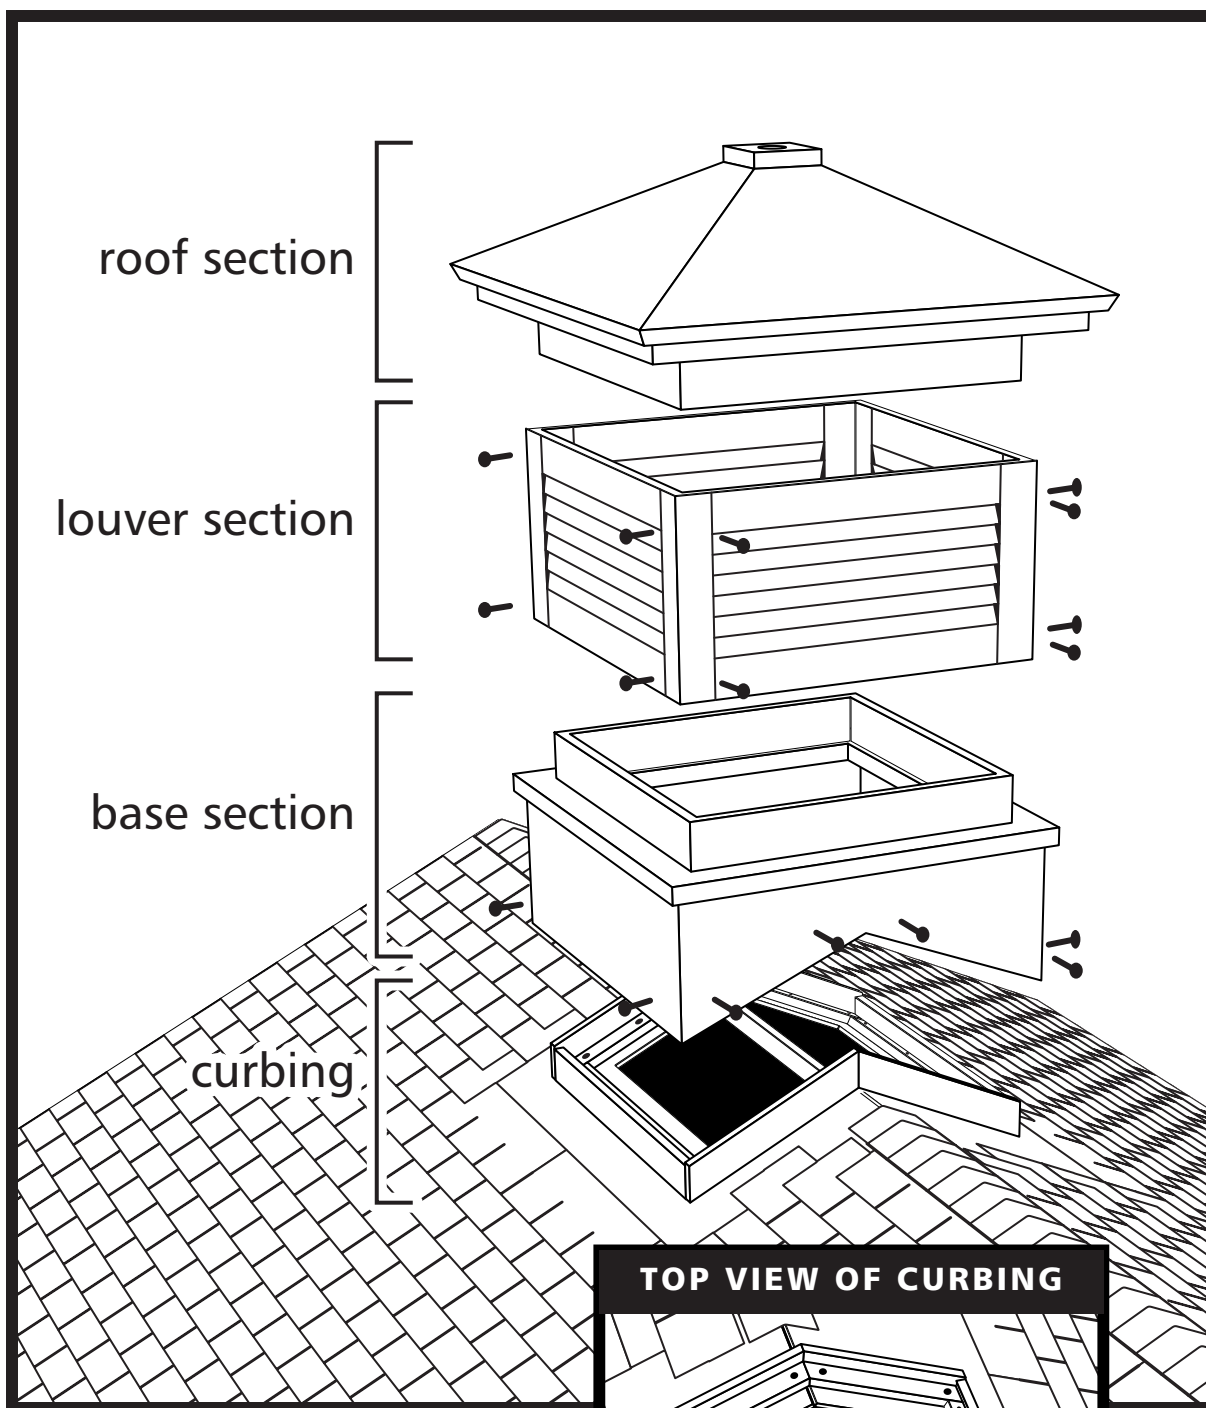

Cupola Curbing Detail

**NEW
CONCEPT
LOUVERS**™

Toll-free: 1-800-635-6448

Fax: (801) 489-0606